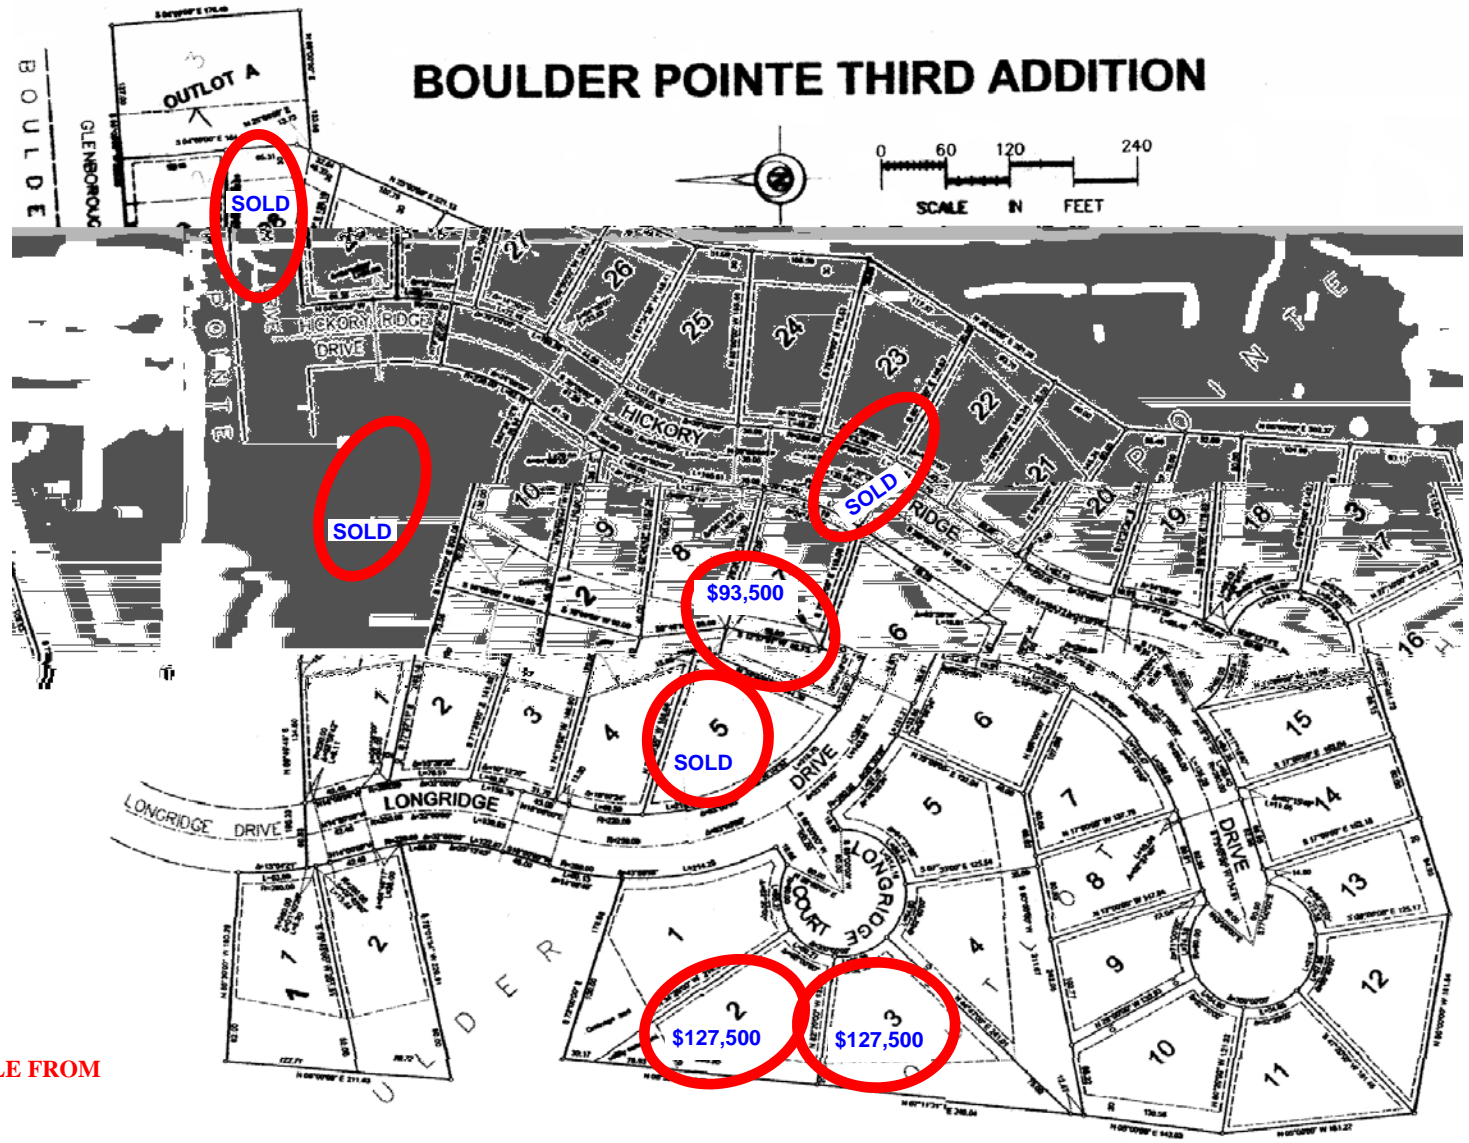

# Boulder Pointe

A Golf Course Community in Elko, MN

**○ = ONLY AVAILABLE FROM MITTELSTAEDT BROTHERS CONSTRUCTION**

**SPEC COMING SOON!**

## BOULDER POINTE THIRD ADDITION

 = ONLY AVAILABLE FROM  
MITTELSTAEDT  
BROTHERS