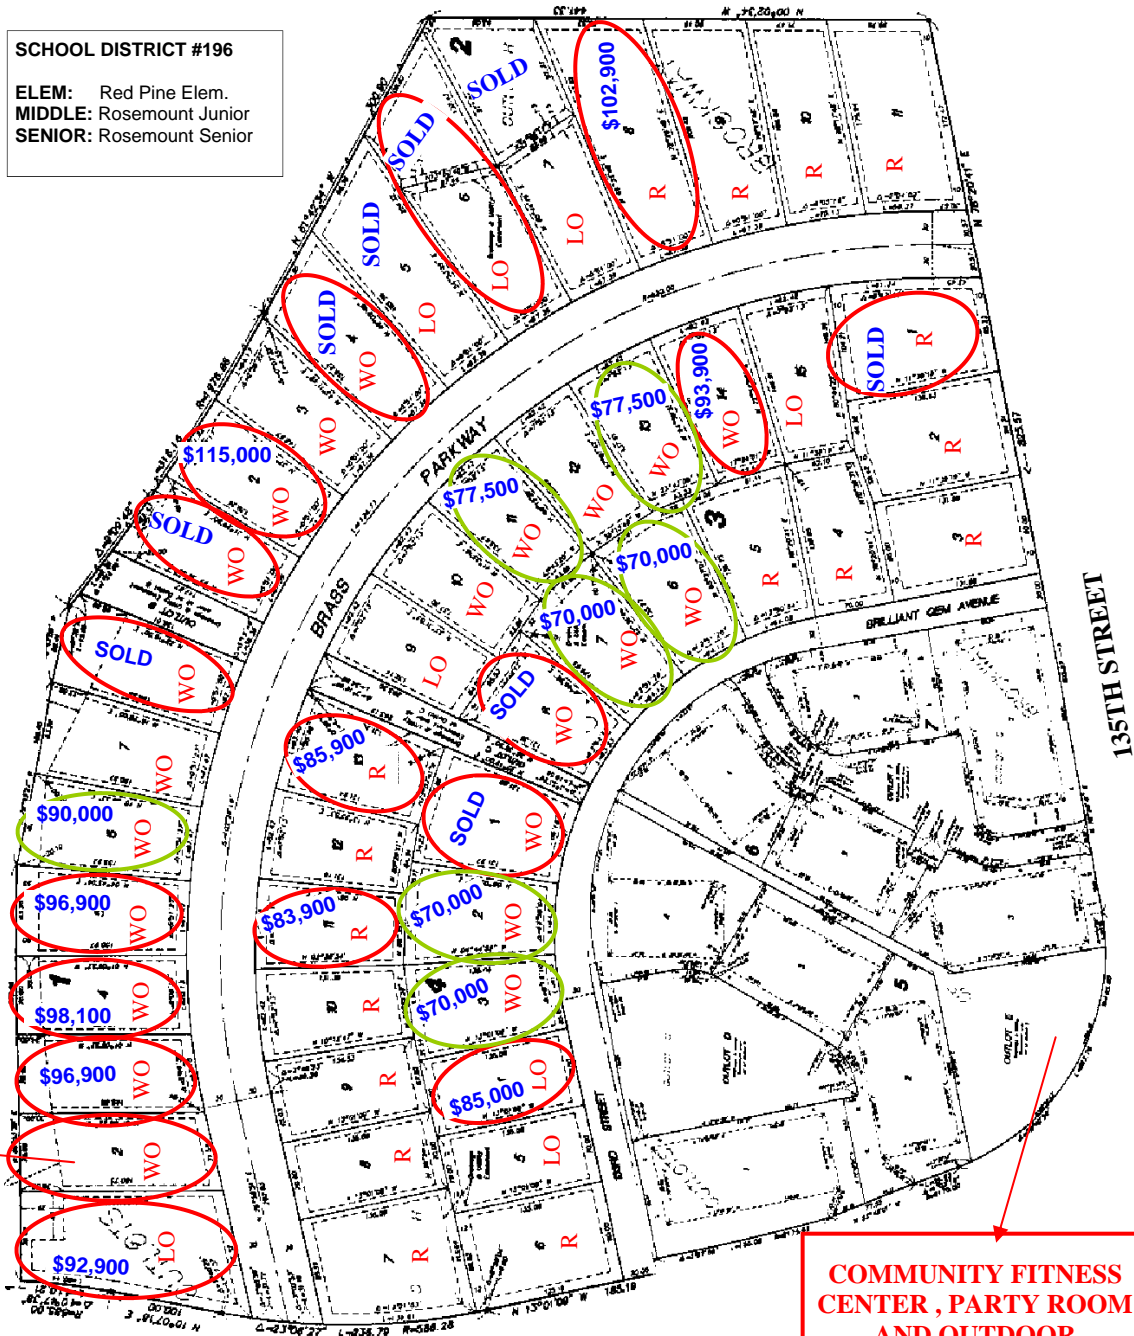

HARMONY

VILLAGE
of Rosemount

SCHOOL DISTRICT #196
ELEM: Red Pine Elem.
MIDDLE: Rosemount Junior
SENIOR: Rosemount Senior

Home & Lot Packages from
\$285,000

BRAXTON MODEL

COMMUNITY FITNESS CENTER, PARTY ROOM AND OUTDOOR POOL

DIRECTIONS: From Interstate 494, exit and go south on Hwy. 3 (S. Robert Trail) to Connemara Trail. Turn east to Brockway Avenue and north into development.

MITTELSTAEDT BROTHERS CONSTRUCTION, INC.
Designers & Builders
mittelstaedtbros.com