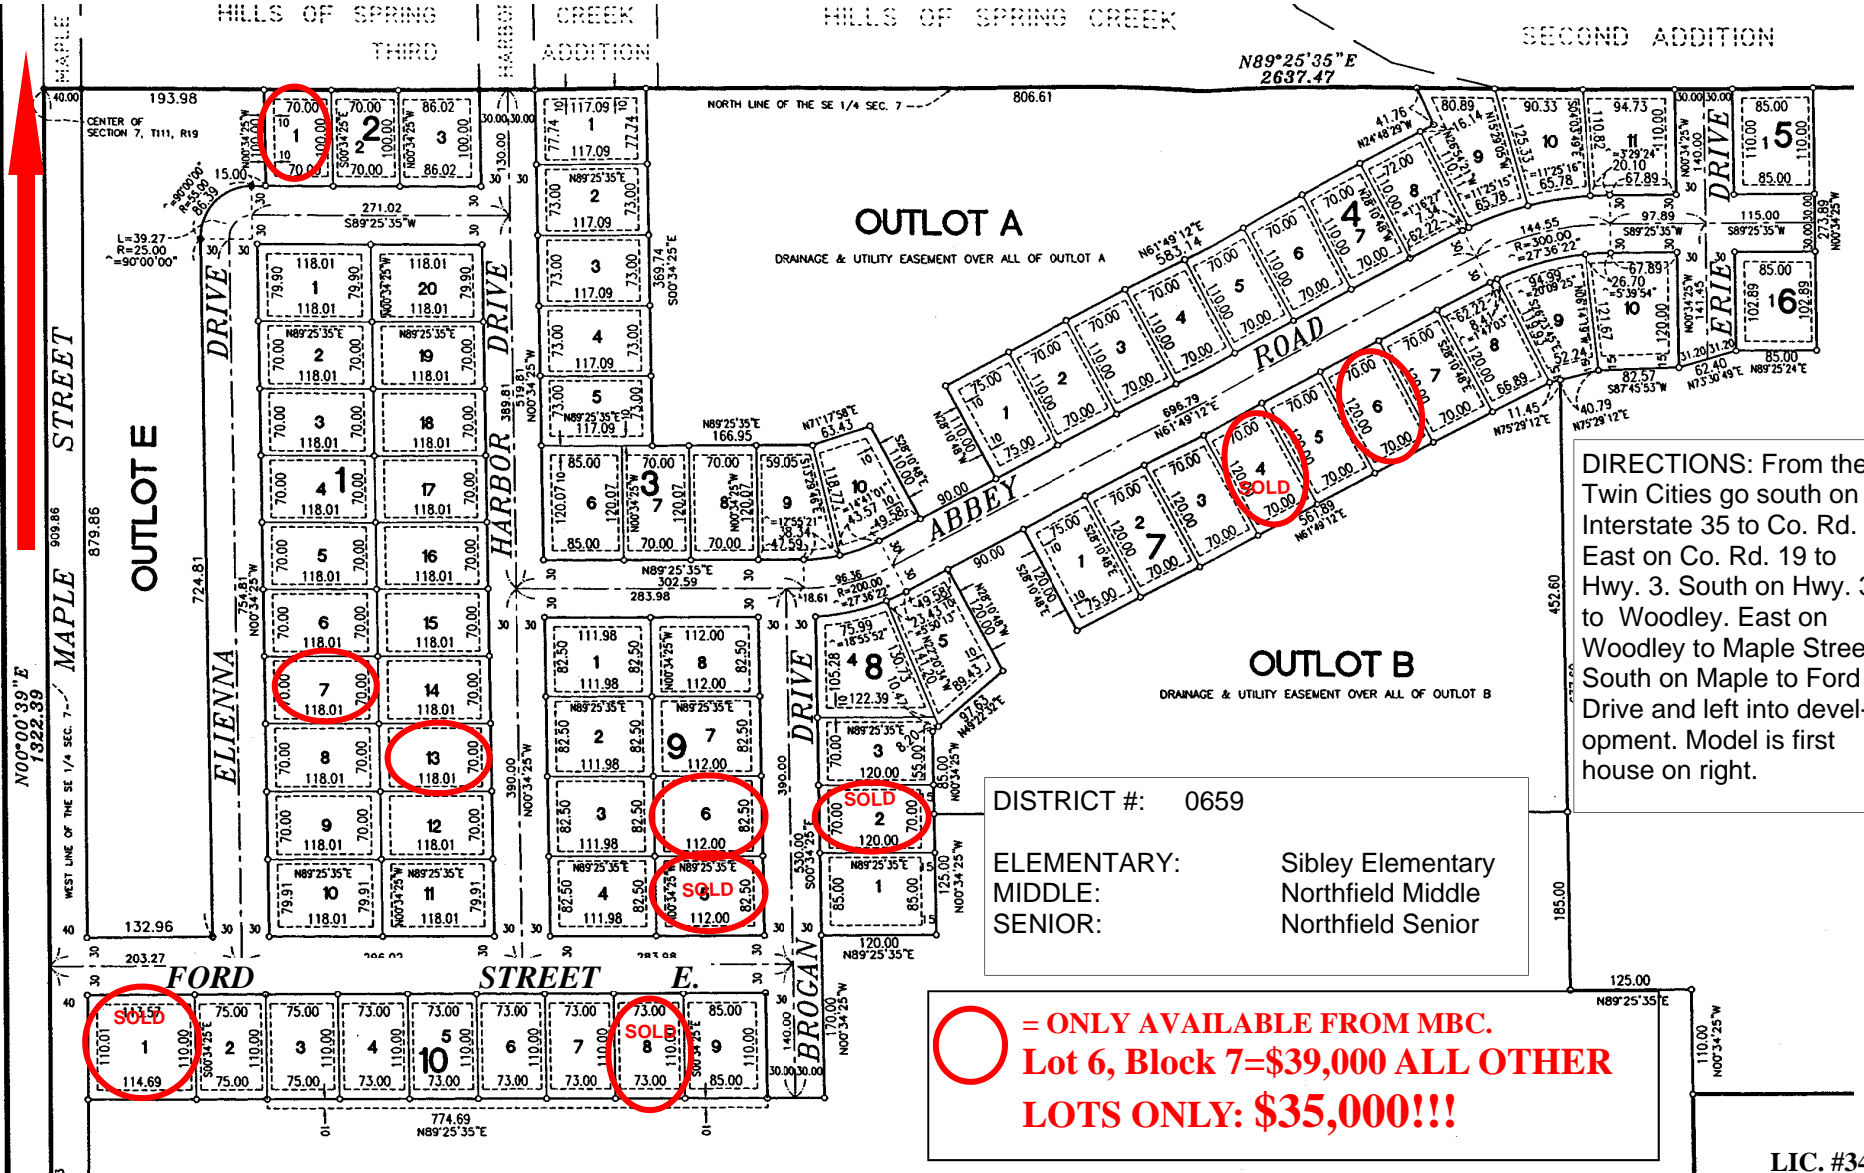

HILLS OF SPRING CREEK

SECOND ADDITION

DIRECTIONS: From the Twin Cities go south on Interstate 35 to Co. Rd. East on Co. Rd. 19 to Hwy. 3. South on Hwy. 3 to Woodley. East on Woodley to Maple Street. South on Maple to Ford Drive and left into development. Model is first house on right.

DISTRICT #: 0659
ELEMENTARY: Sibley Elementary
MIDDLE: Northfield Middle
SENIOR: Northfield Senior

**○ = ONLY AVAILABLE FROM MBC.
Lot 6, Block 7=\$39,000 ALL OTHER
LOTS ONLY: \$35,000!!!**

LIC. #3443