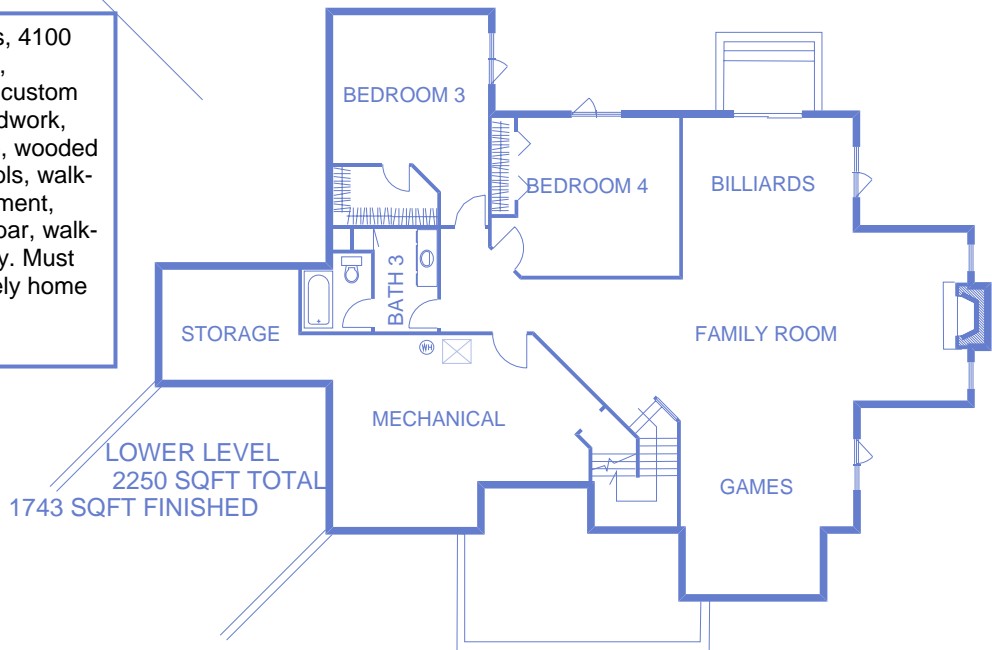

# THE EDISON

Fully finished on both levels, 4100 SQFT, granite counter tops, screened porch off dinette, custom cabinetry, knotty alder woodwork, pan vaulted in Master Suite, wooded acreage lot, Hastings schools, walk-up door from daylight basement, finished rec room with wet bar, walk-in pantry, main level laundry. Must see to appreciate! This lovely home has it all.