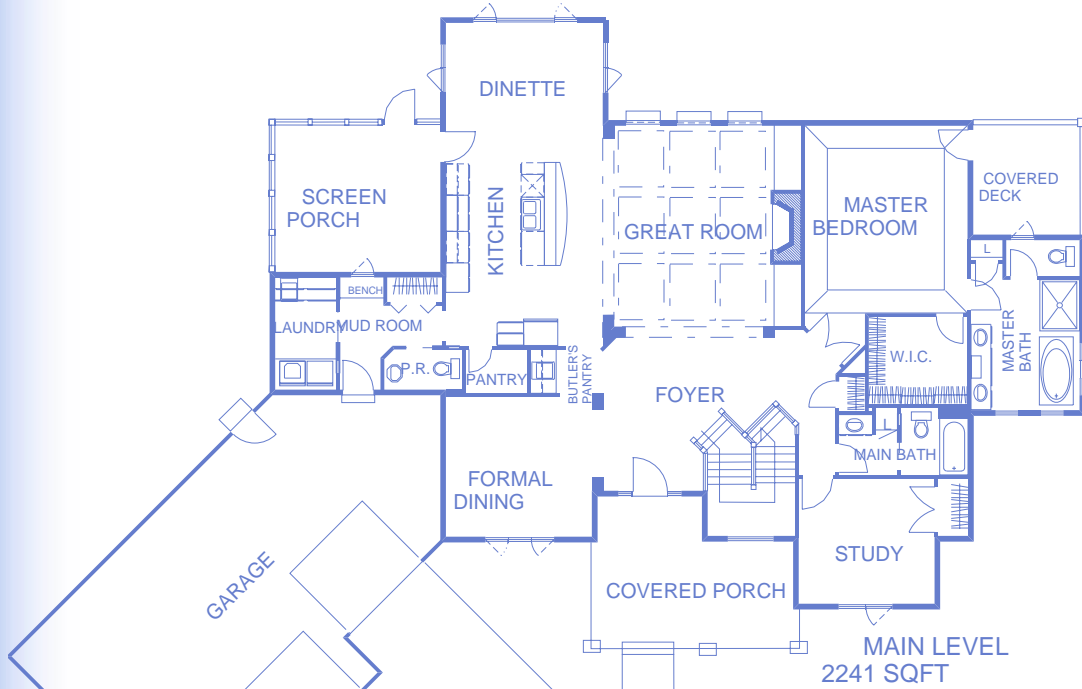

# THE EDISON

Fully finished on both levels, 4100 SQFT, granite counter tops, screened porch off dinette, custom cabinetry, knotty alder woodwork, pan vaulted in Master Suite, wooded acreage lot, Hastings schools, walk-up door from daylight basement, finished rec room with wet bar, walk-in pantry, main level laundry. Must see to appreciate! This lovely home has it all.